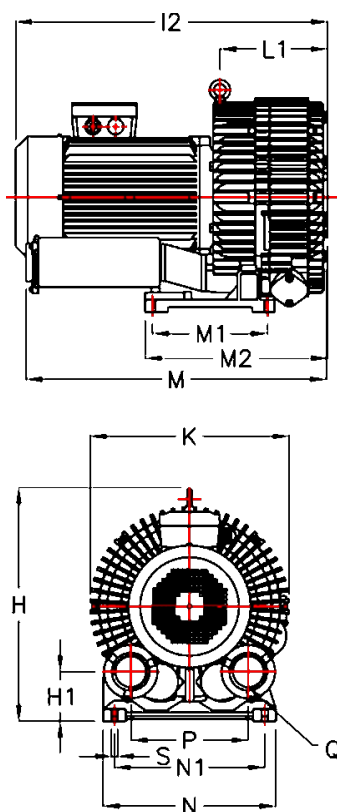

Article number: 2761841591121

Description: KLEEblower KB8415 11/13 kW
3x400/690V 50/60Hz double stage

Measures

H = 567	N	= 420
H1 = 121	N1	= 365
K = 483	Noise level dB 50/60Hz	= 76/81
L1 = 260	P	= 286
L2 = 758	Q	= 2-PF 2 1/2" (NPT 2 1/2")
M = 733	S	= 4 x Ø15
M1 = 280		
M2 = 443		